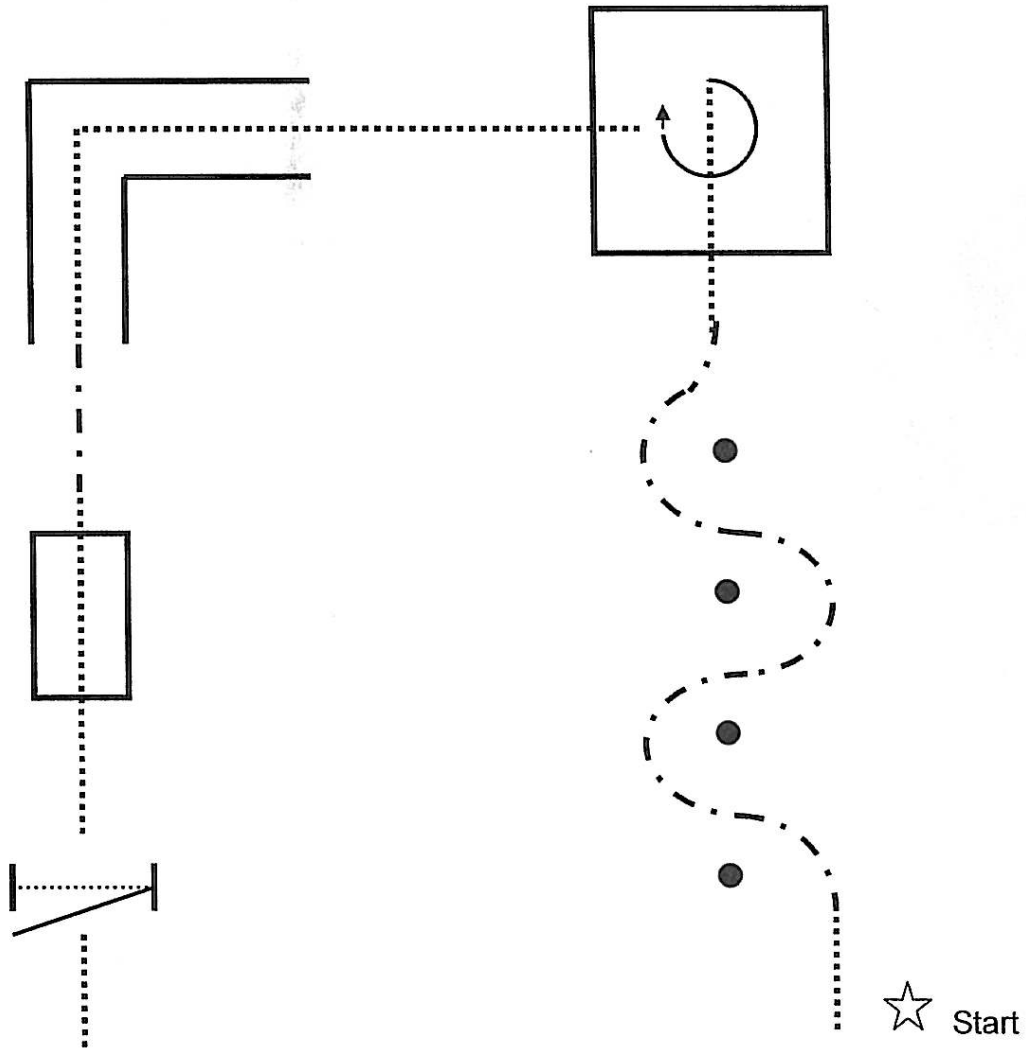

# Showmanship Level 1 & 2

1. Walk out of lineup to judge.
2. Set up for inspection.
3. At the judges dismissal, turn 180 and trot back into line.

## Showmanship Level 3

1. Start at A.
2. Walk A to B. At B stop and pivot 90°.
3. Trot to Judge.
4. Set up for inspection,
5. When excused walk to new line up.

## Level 1-2 Trail Pattern

1. Walk a few steps and jog around pylons.
2. Walk into box and turn 270° to the right.
3. Walk out of box and through L.
4. Jog to the bridge.
5. Walk over bridge to the gate.
6. Push open the gate and walk through.
7. Exit the arena.

## Level 3 Trail Pattern

1. Walk a few steps and jog around pylons.
2. Jog thru box.
3. Lope right lead half circle, jog back into box.
4. Turn 360° to the left and walk out of box.
5. Jog into L and halt. Back out.
6. Jog around L to bridge.
7. Walk over bridge.
8. Walk to gate, open and close.
9. Exit.