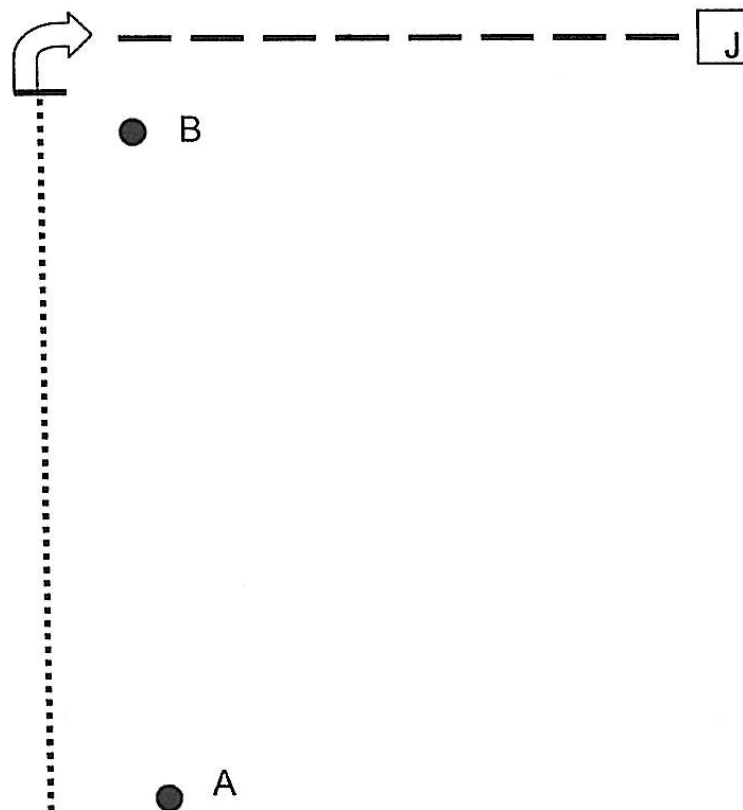

# Showmanship Level 1 & 2

1. Walk out of lineup to judge.
2. Set up for inspection.
3. At the judges dismissal, turn 180 and trot back into line.

## Showmanship Level 3

1. Start at A.
2. Walk A to B. At B stop and pivot 90°.
3. Trot to Judge.
4. Set up for inspection,
5. When excused walk to new line up.

## Level 1-2 Trail Pattern

1. Walk a few steps and jog around pylons.
2. Walk into box and turn 270° to the right.
3. Walk out of box and through L.
4. Jog to the bridge.
5. Walk over bridge to the gate.
6. Push open the gate and walk through.
7. Exit the arena.