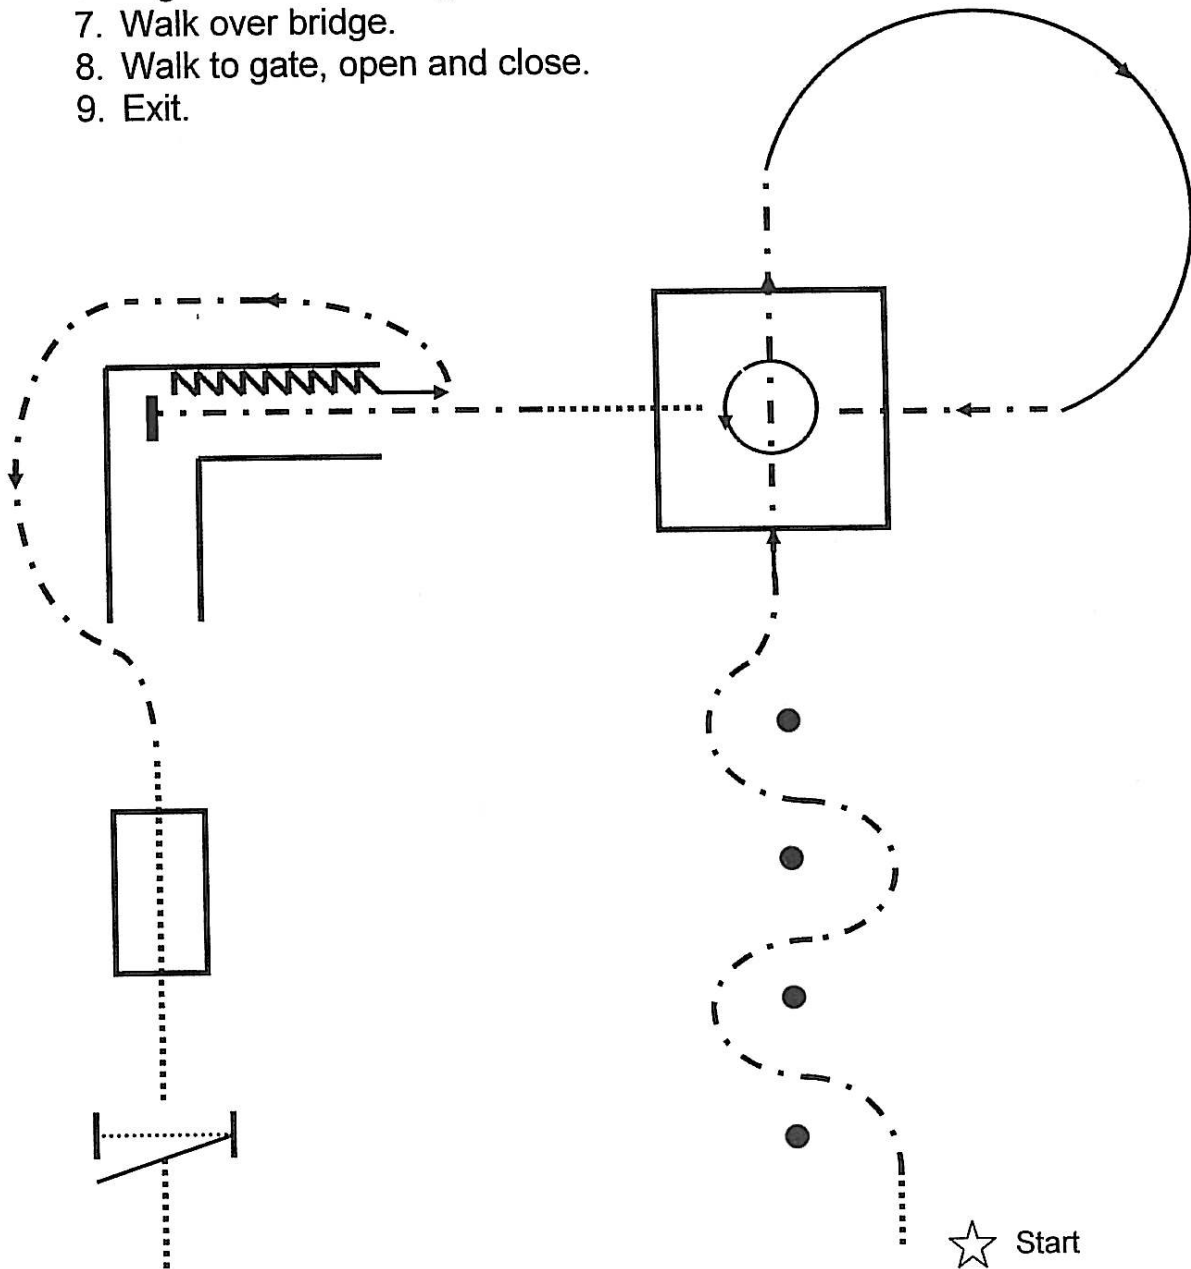

# Showmanship Level 1 & 2

1. Walk out of lineup to judge.
2. Set up for inspection.
3. At the judges dismissal, turn 180 and trot back into line.

## Showmanship Level 3

1. Start at A.
2. Walk A to B. At B stop and pivot 90°.
3. Trot to Judge.
4. Set up for inspection,
5. When excused walk to new line up.

## Level 1-2 Trail Pattern

1. Walk a few steps and jog around pylons.
2. Walk into box and turn 270° to the right.
3. Walk out of box and through L.
4. Jog to the bridge.
5. Walk over bridge to the gate.
6. Push open the gate and walk through.
7. Exit the arena.

## Level 3 Trail Pattern

1. Walk a few steps and jog around pylons.
2. Jog thru box.
3. Lope right lead half circle, jog back into box.
4. Turn 360° to the left and walk out of box.
5. Jog into L and halt. Back out.
6. Jog around L to bridge.
7. Walk over bridge.
8. Walk to gate, open and close.
9. Exit.