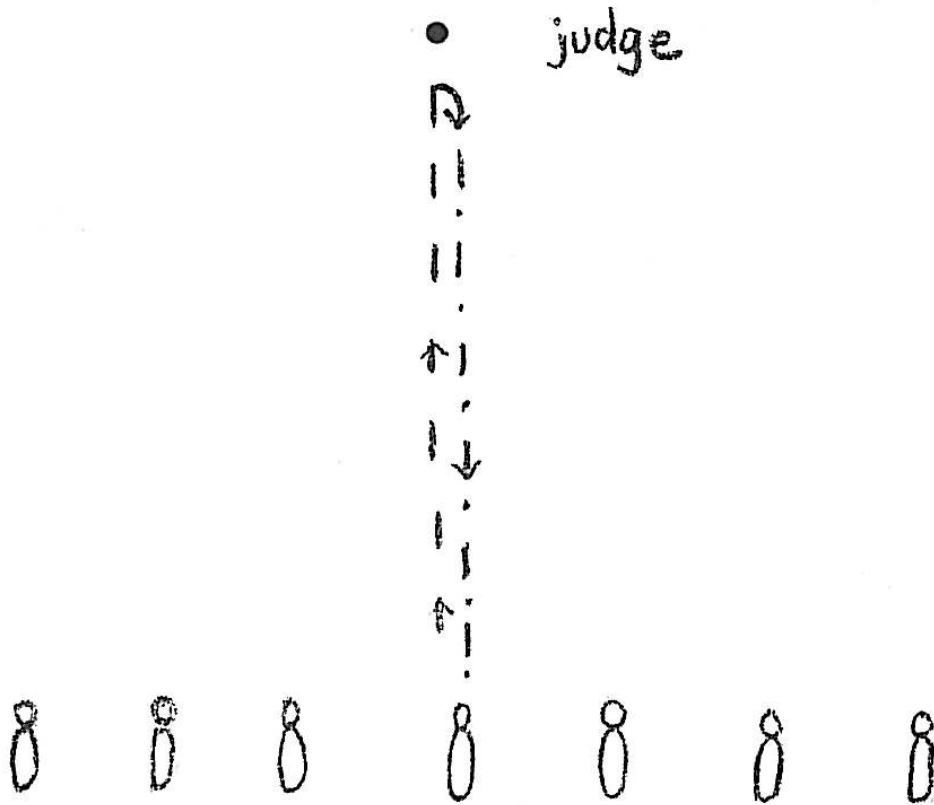

# Showmanship Level 1 & 2

1. Walk out of lineup to judge.
2. Set up for inspection.
3. At the judges dismissal, turn 180 and trot back into line.

## Showmanship Level 3

1. Start at A.
2. Walk A to B. At B stop and pivot 90°.
3. Trot to Judge.
4. Set up for inspection,
5. When excused walk to new line up.