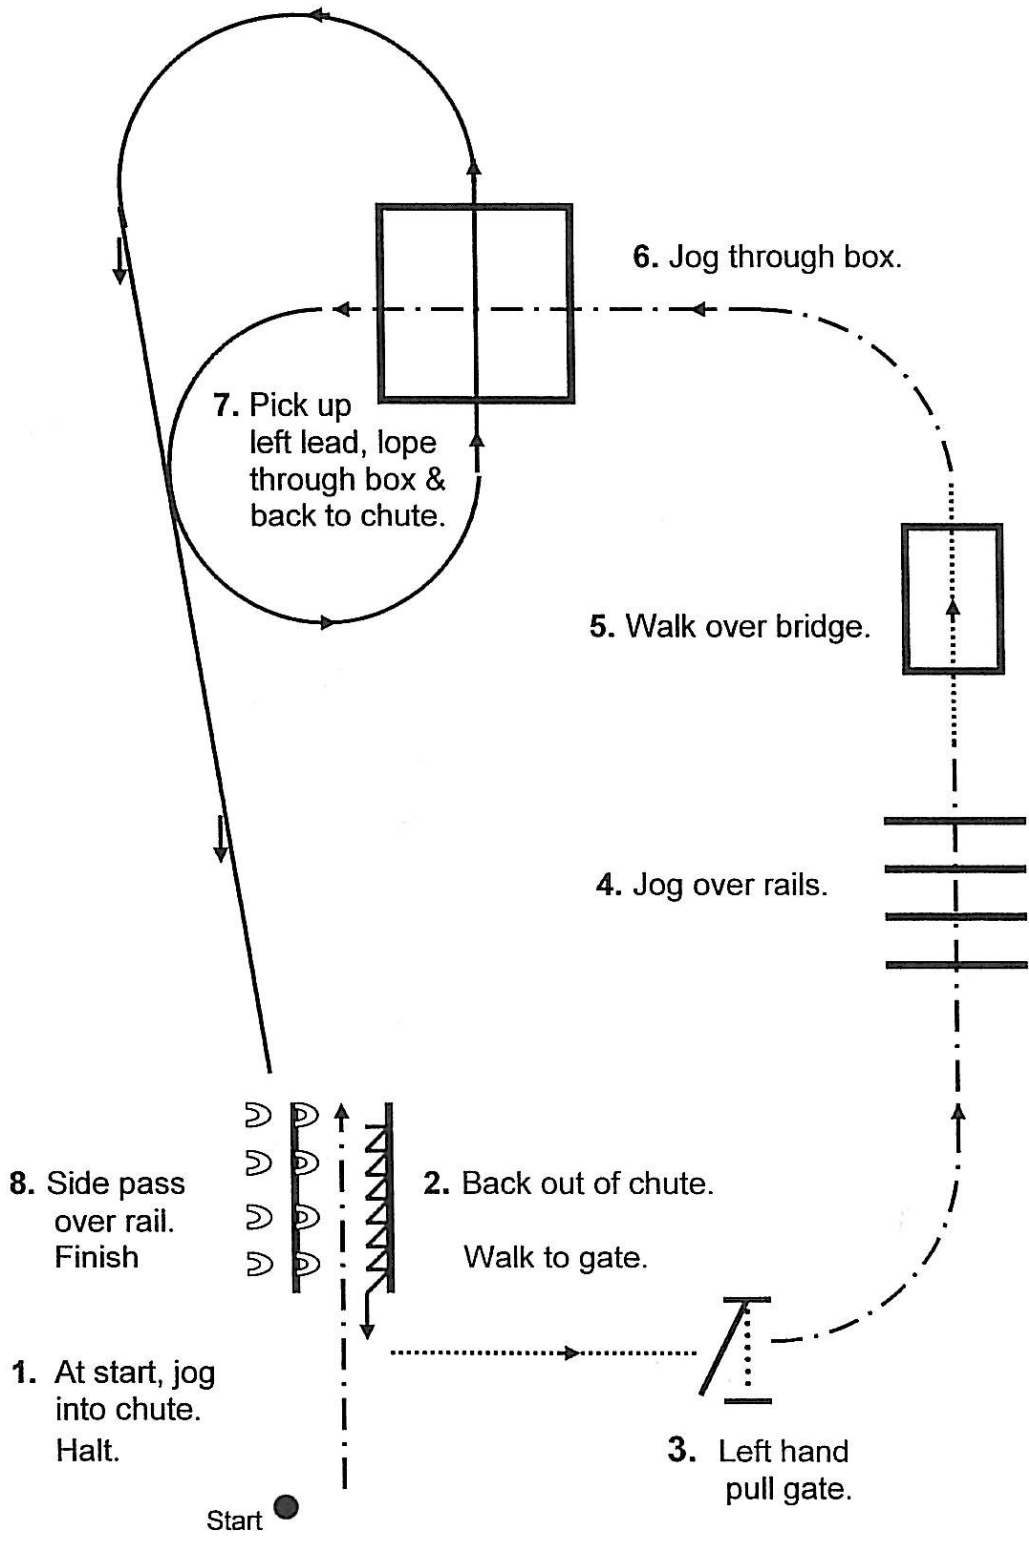

Trail Level 4 & 5 @ Jr. Horse